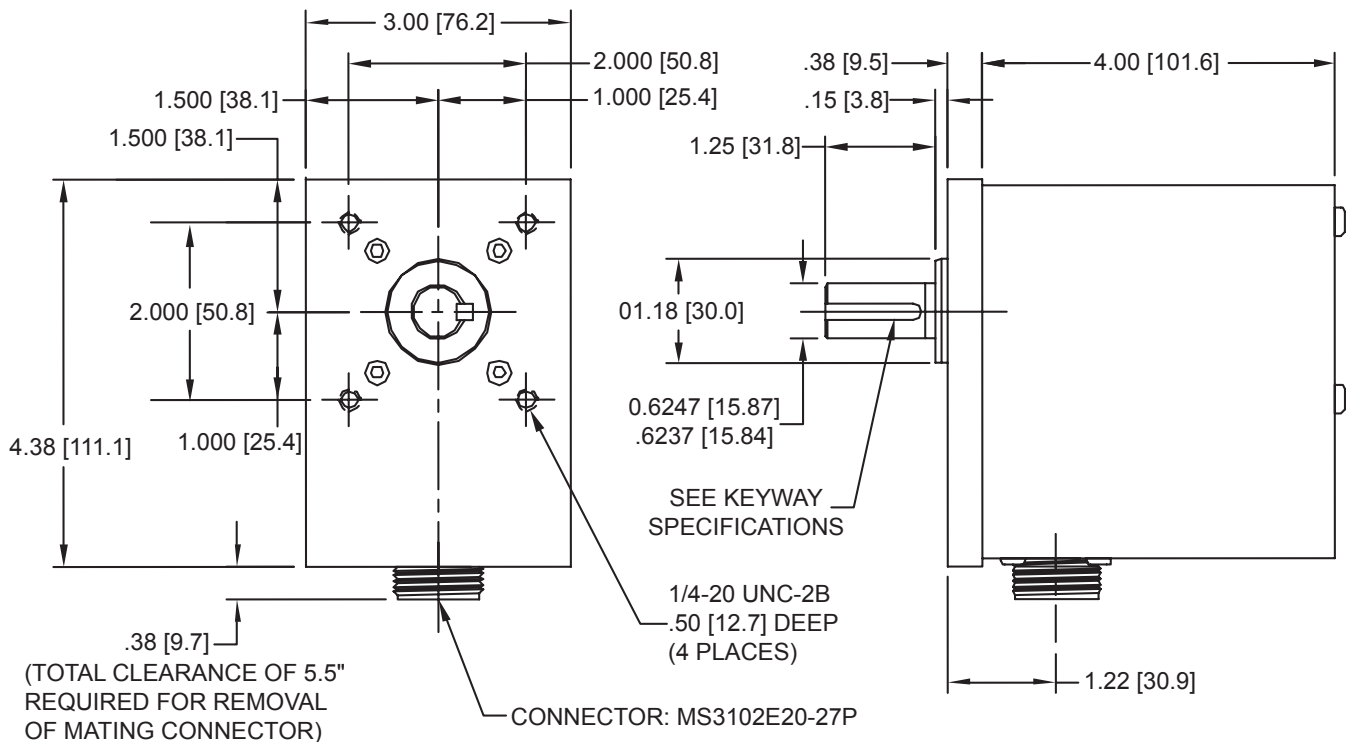

# GG Series

Wiring		
Resolver #1 (Fine)		
Pin #	Rotor	Wire Color
A	R1	Red/White
B	R2	Yellow/White
G	S2	Yellow
H	S4	Blue
I	S3	Black
J	S1	Red
Resolver #2 (Coarse)		
A	R1	Red/White
B	R2	Yellow/White
C	S4	Blue
D	S2	Yellow
E	S3	Black
F	S1	Red
AMCI		

[ ] = DIMENSIONS IN MILLIMETERS