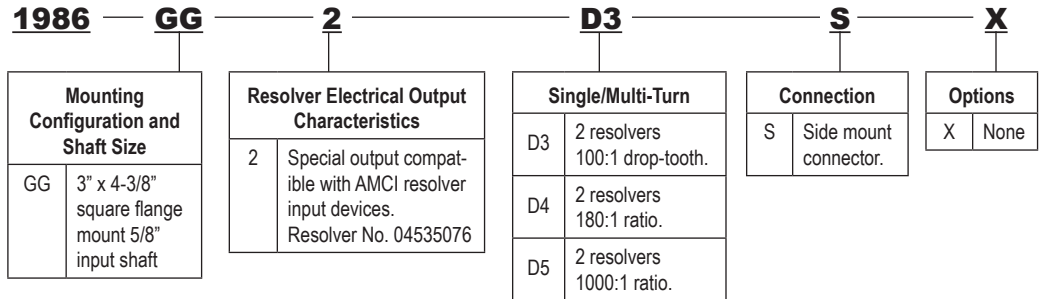

# GG Series

Wiring		
Resolver #1 (Fine)		
Pin #	Rotor	Wire Color
A	R1	Red/White
B	R2	Yellow/White
G	S2	Yellow
H	S4	Blue
I	S3	Black
J	S1	Red
Resolver #2 (Coarse)		
A	R1	Red/White
B	R2	Yellow/White
C	S4	Blue
D	S2	Yellow
E	S3	Black
F	S1	Red
AMCI		

[ ] = DIMENSIONS IN MILLIMETERS