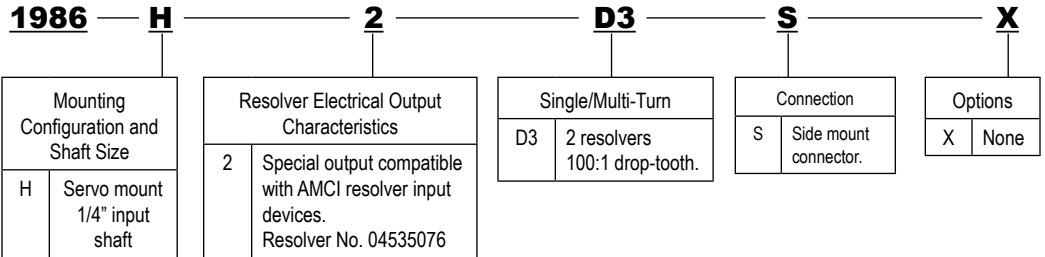

# H Series

Wiring		
Resolver #1 (Fine)		
Pin #	Rotor	Wire Color
A	R1	Red/White
B	R2	Yellow/White
G	S2	Yellow
H	S4	Blue
I	S3	Black
J	S1	Red
Resolver #2 (Coarse)		
A	R1	Red/White
B	R2	Yellow/White
C	S4	Blue
D	S2	Yellow
E	S3	Black
F	S1	Red
AMCI		

[ ] = DIMENSIONS IN MILLIMETERS