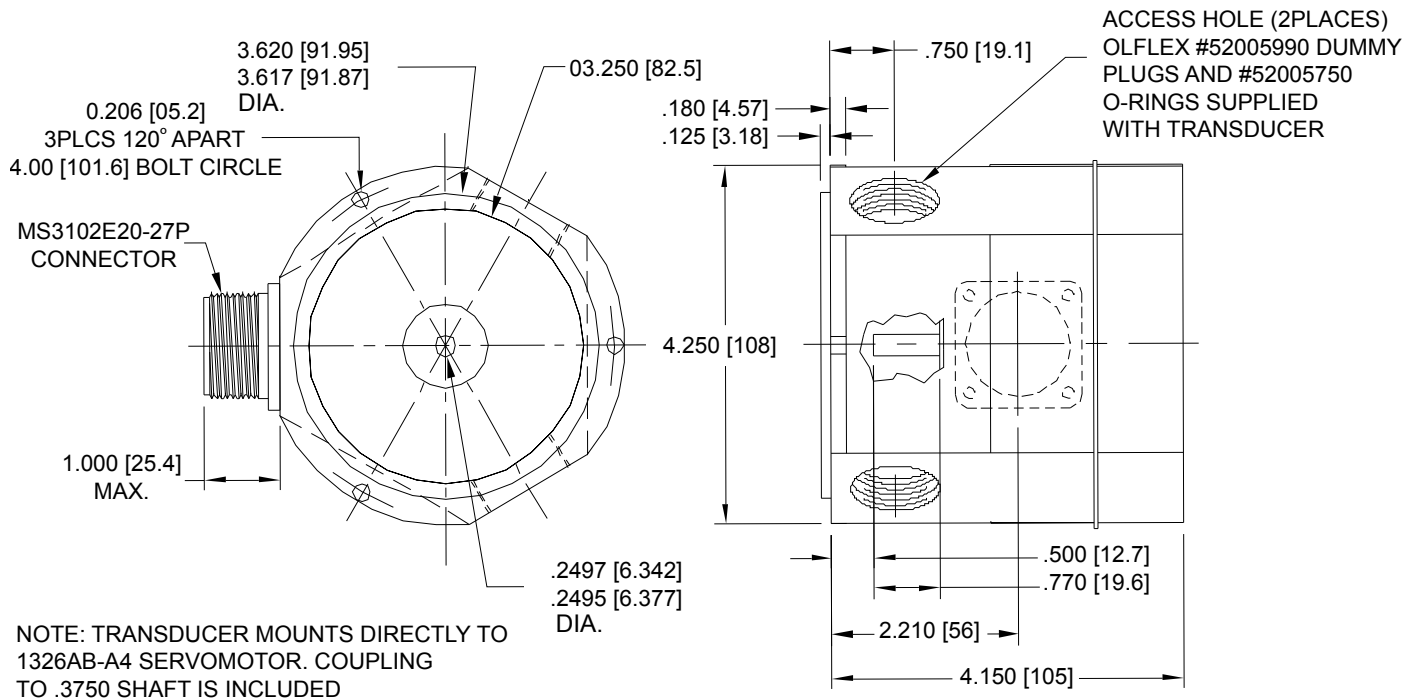

# H Series

Wiring		
Resolver #1 (Fine)		
Pin #	Rotor	Wire Color
A	R1	Red/White
B	R2	Yellow/White
G	S2	Yellow
H	S4	Blue
I	S3	Black
J	S1	Red
Resolver #2 (Coarse)		
A	R1	Red/White
B	R2	Yellow/White
C	S4	Blue
D	S2	Yellow
E	S3	Black
F	S1	Red
AMCI		

[ ] = DIMENSIONS IN MILLIMETERS