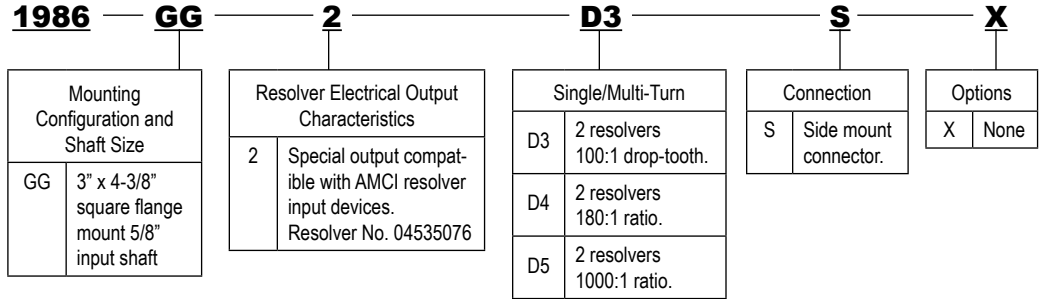

GG Series

Wiring		
Resolver #1 (Fine)		
Pin #	Rotor	Wire Color
A	R1	Red/White
B	R2	Yellow/White
G	S2	Yellow
H	S4	Blue
I	S3	Black
J	S1	Red
Resolver #2 (Coarse)		
A	R1	Red/White
B	R2	Yellow/White
C	S4	Blue
D	S2	Yellow
E	S3	Black
F	S1	Red
AMCI		

[] = DIMENSIONS IN MILLIMETERS