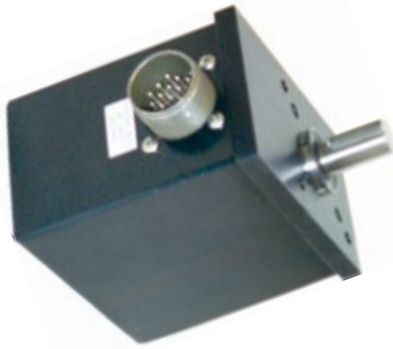

GG Series

Wiring		
Resolver #1 (Fine)		
Pin #	Rotor	Wire Color
A	R1	Red/White
B	R2	Yellow/White
G	S2	Yellow
H	S4	Blue
I	S3	Black
J	S1	Red
Resolver #2 (Coarse)		
A	R1	Red/White
B	R2	Yellow/White
C	S4	Blue
D	S2	Yellow
E	S3	Black
F	S1	Red
AMCI		

[] = DIMENSIONS IN MILLIMETERS