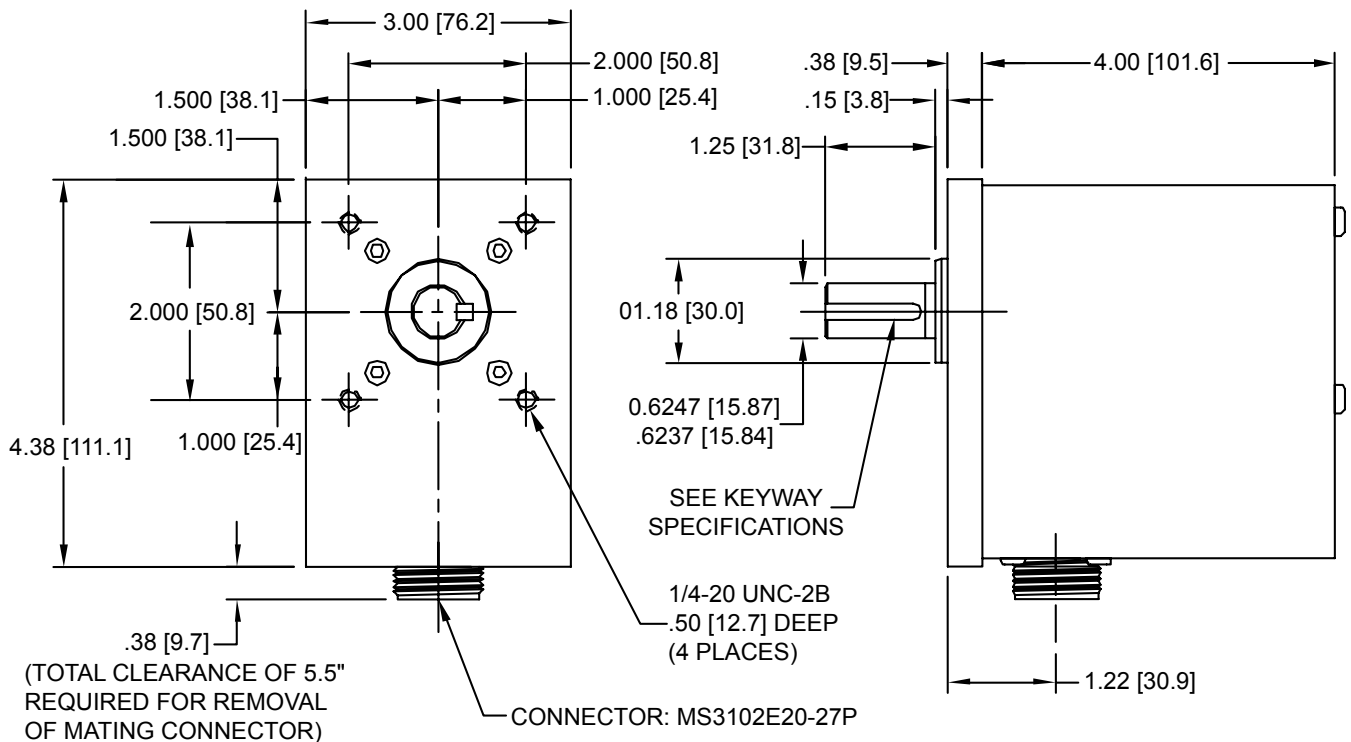

GG Series

Wiring		
Resolver #1 (Fine)		
Pin #	Rotor	Wire Color
A	R1	Red/White
B	R2	Yellow/White
G	S2	Yellow
H	S4	Blue
I	S3	Black
J	S1	Red
Resolver #2 (Coarse)		
A	R1	Red/White
B	R2	Yellow/White
C	S4	Blue
D	S2	Yellow
E	S3	Black
F	S1	Red
AMCI		

[] = DIMENSIONS IN MILLIMETERS